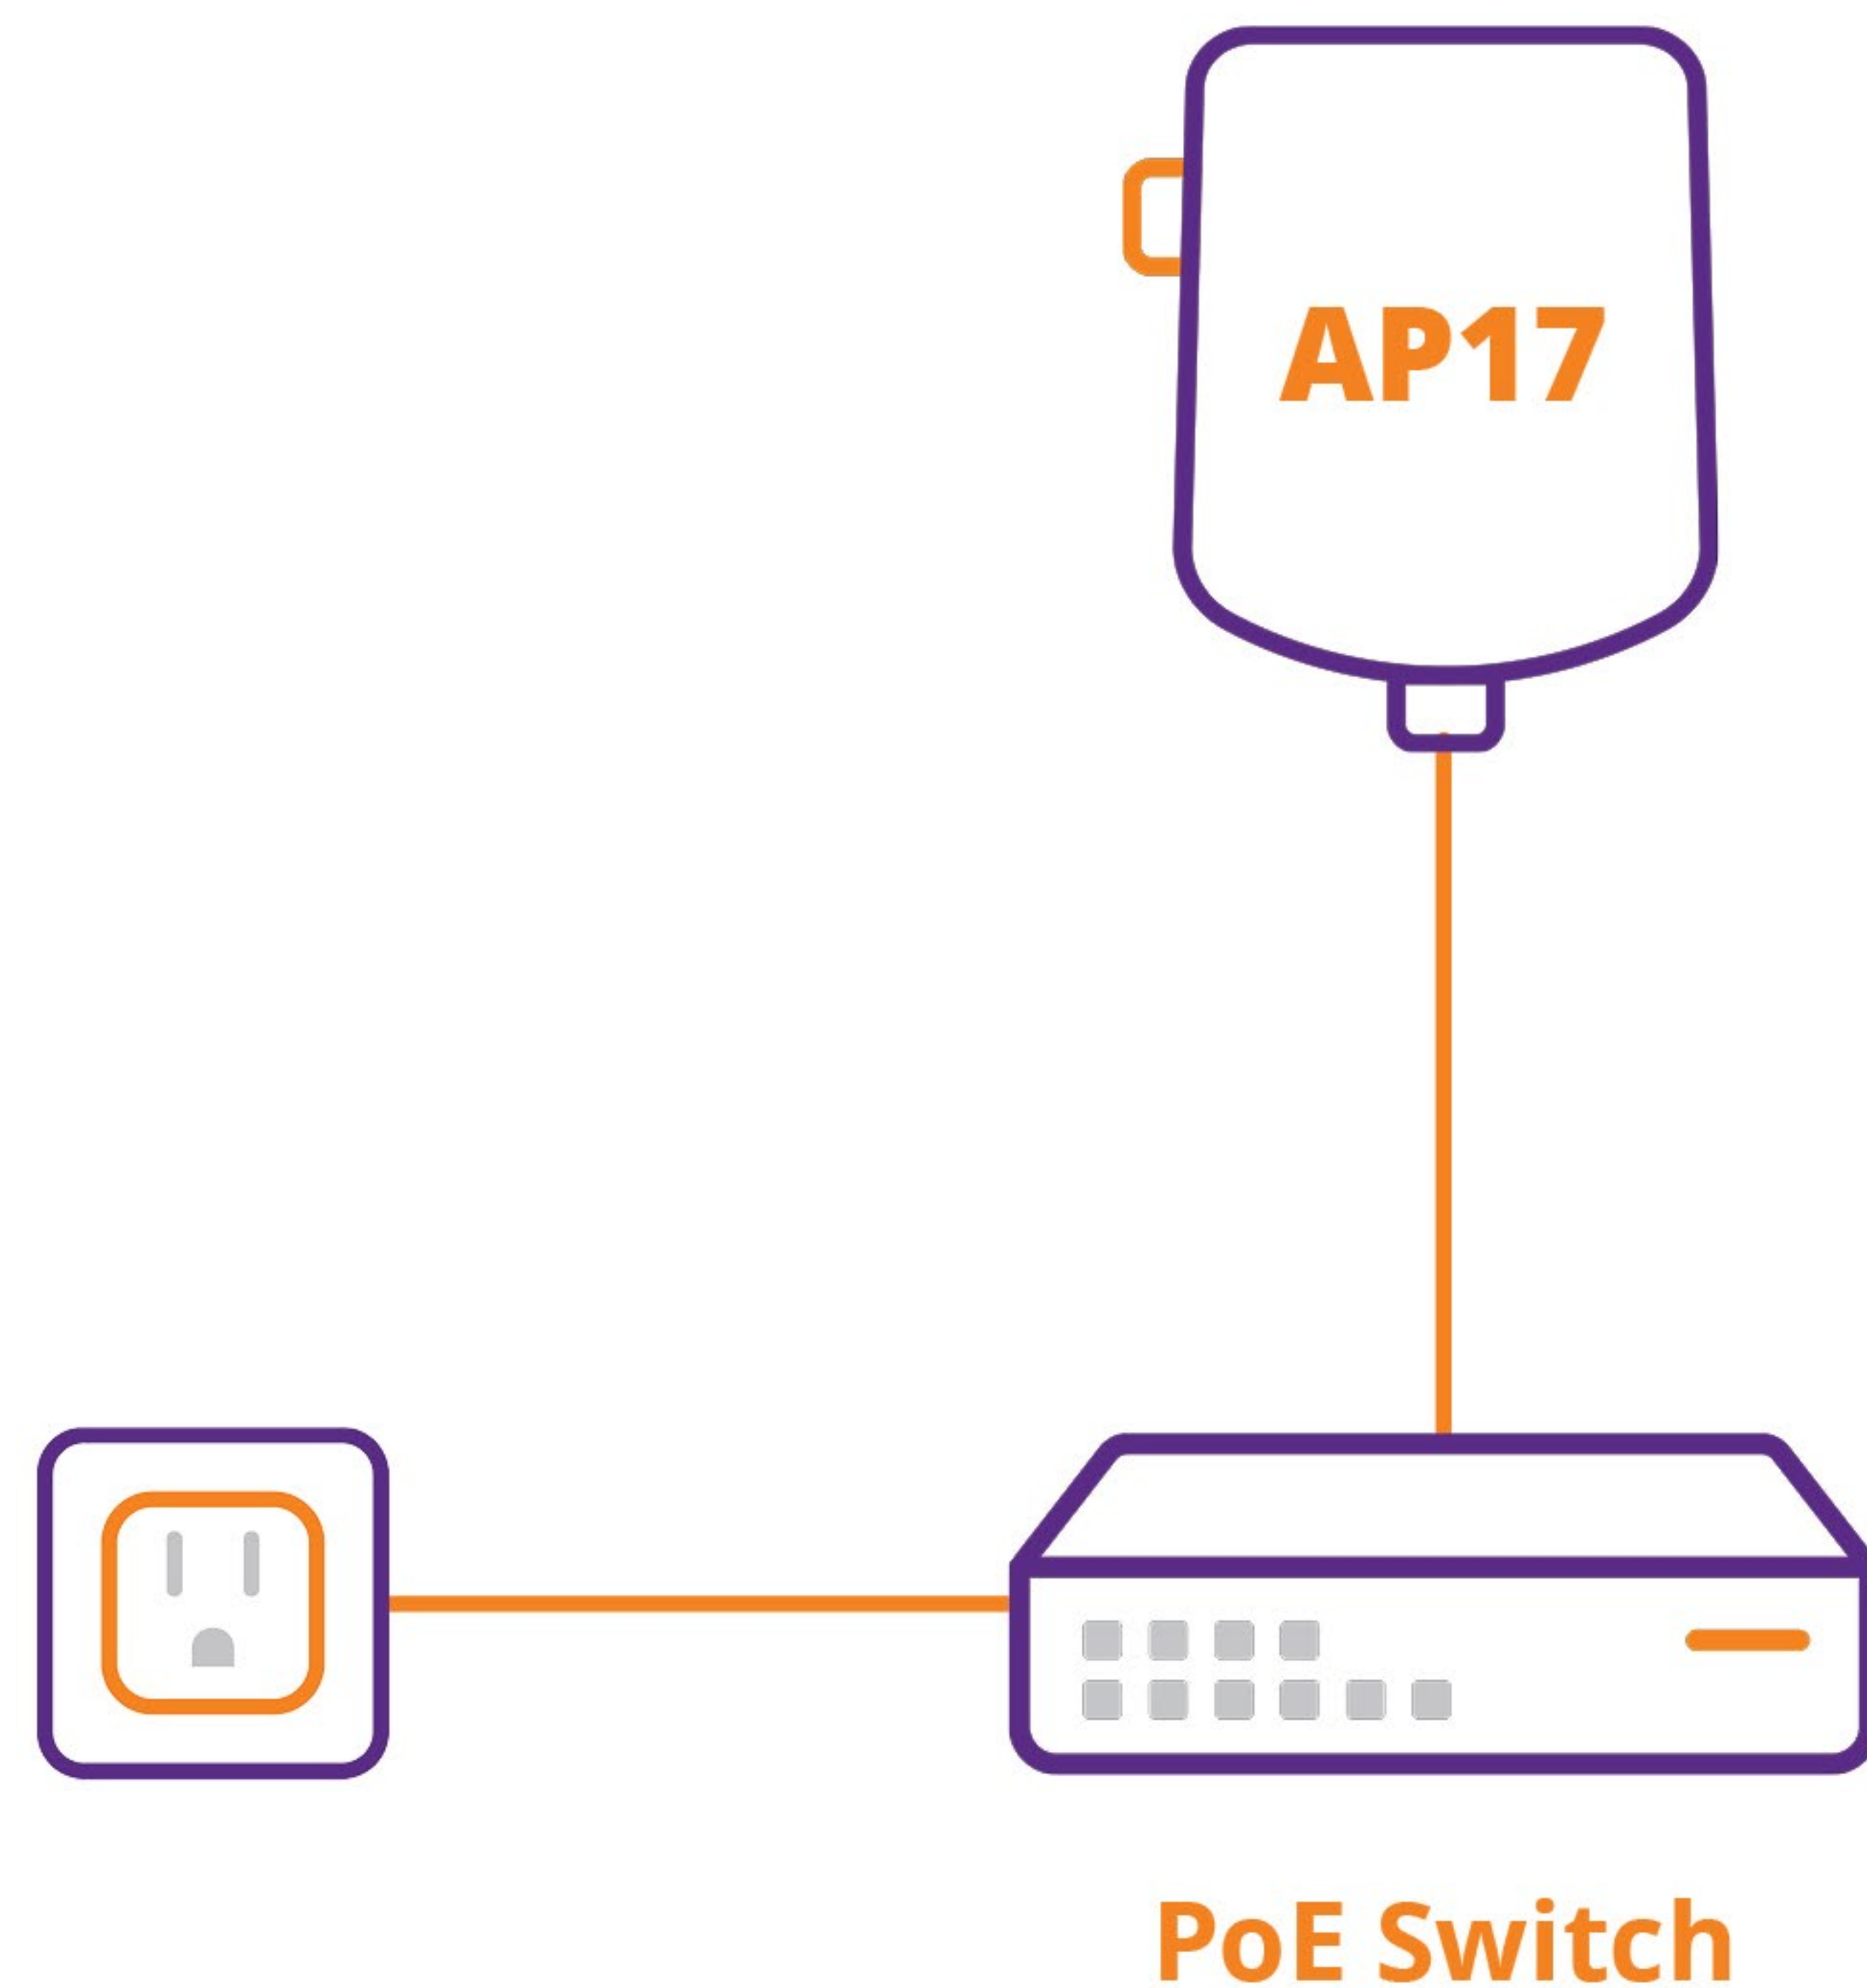

Powering AP17 Access Points

Power over Ethernet

Power over Ethernet Switch

Power over Ethernet Injector

Note: Power Adapter not specified for outdoor locations.