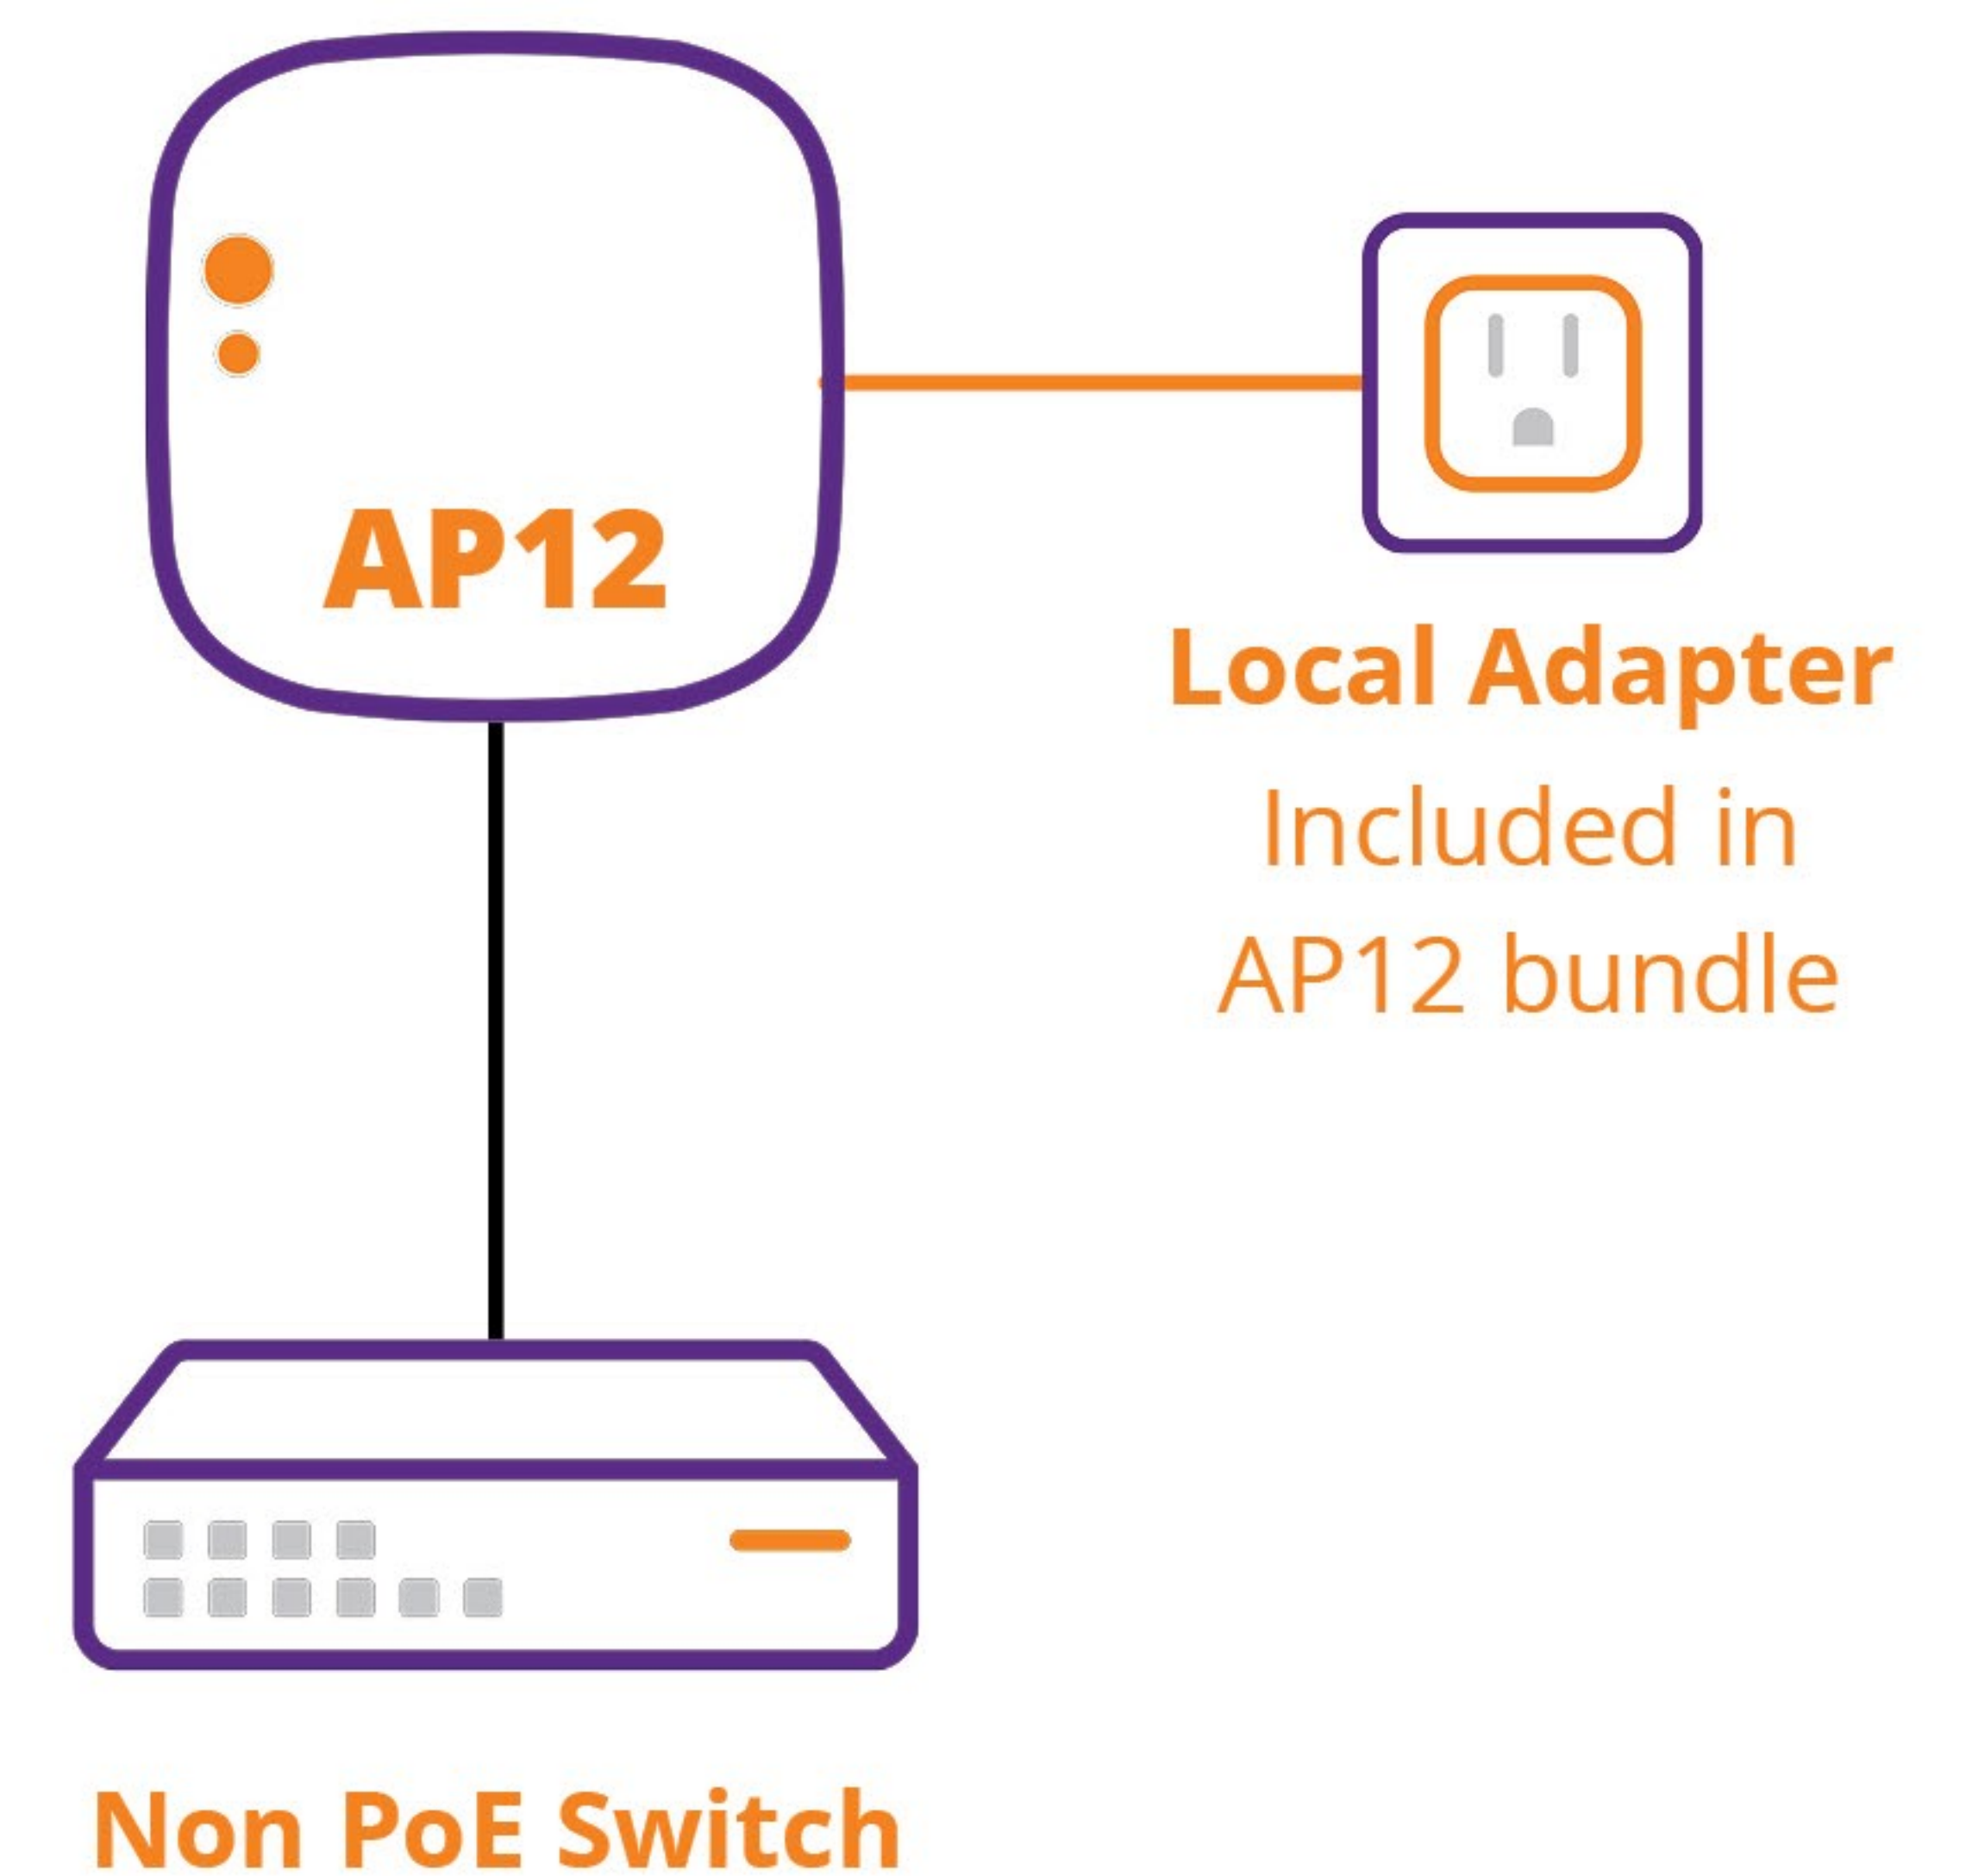

# Powering AP12 Access Points

## Power over Ethernet

Power over Ethernet Switch

## Local Power Adapter

Local power with wired connection to AP

Power over Ethernet Injector

Local power with Smart Mesh connected AP