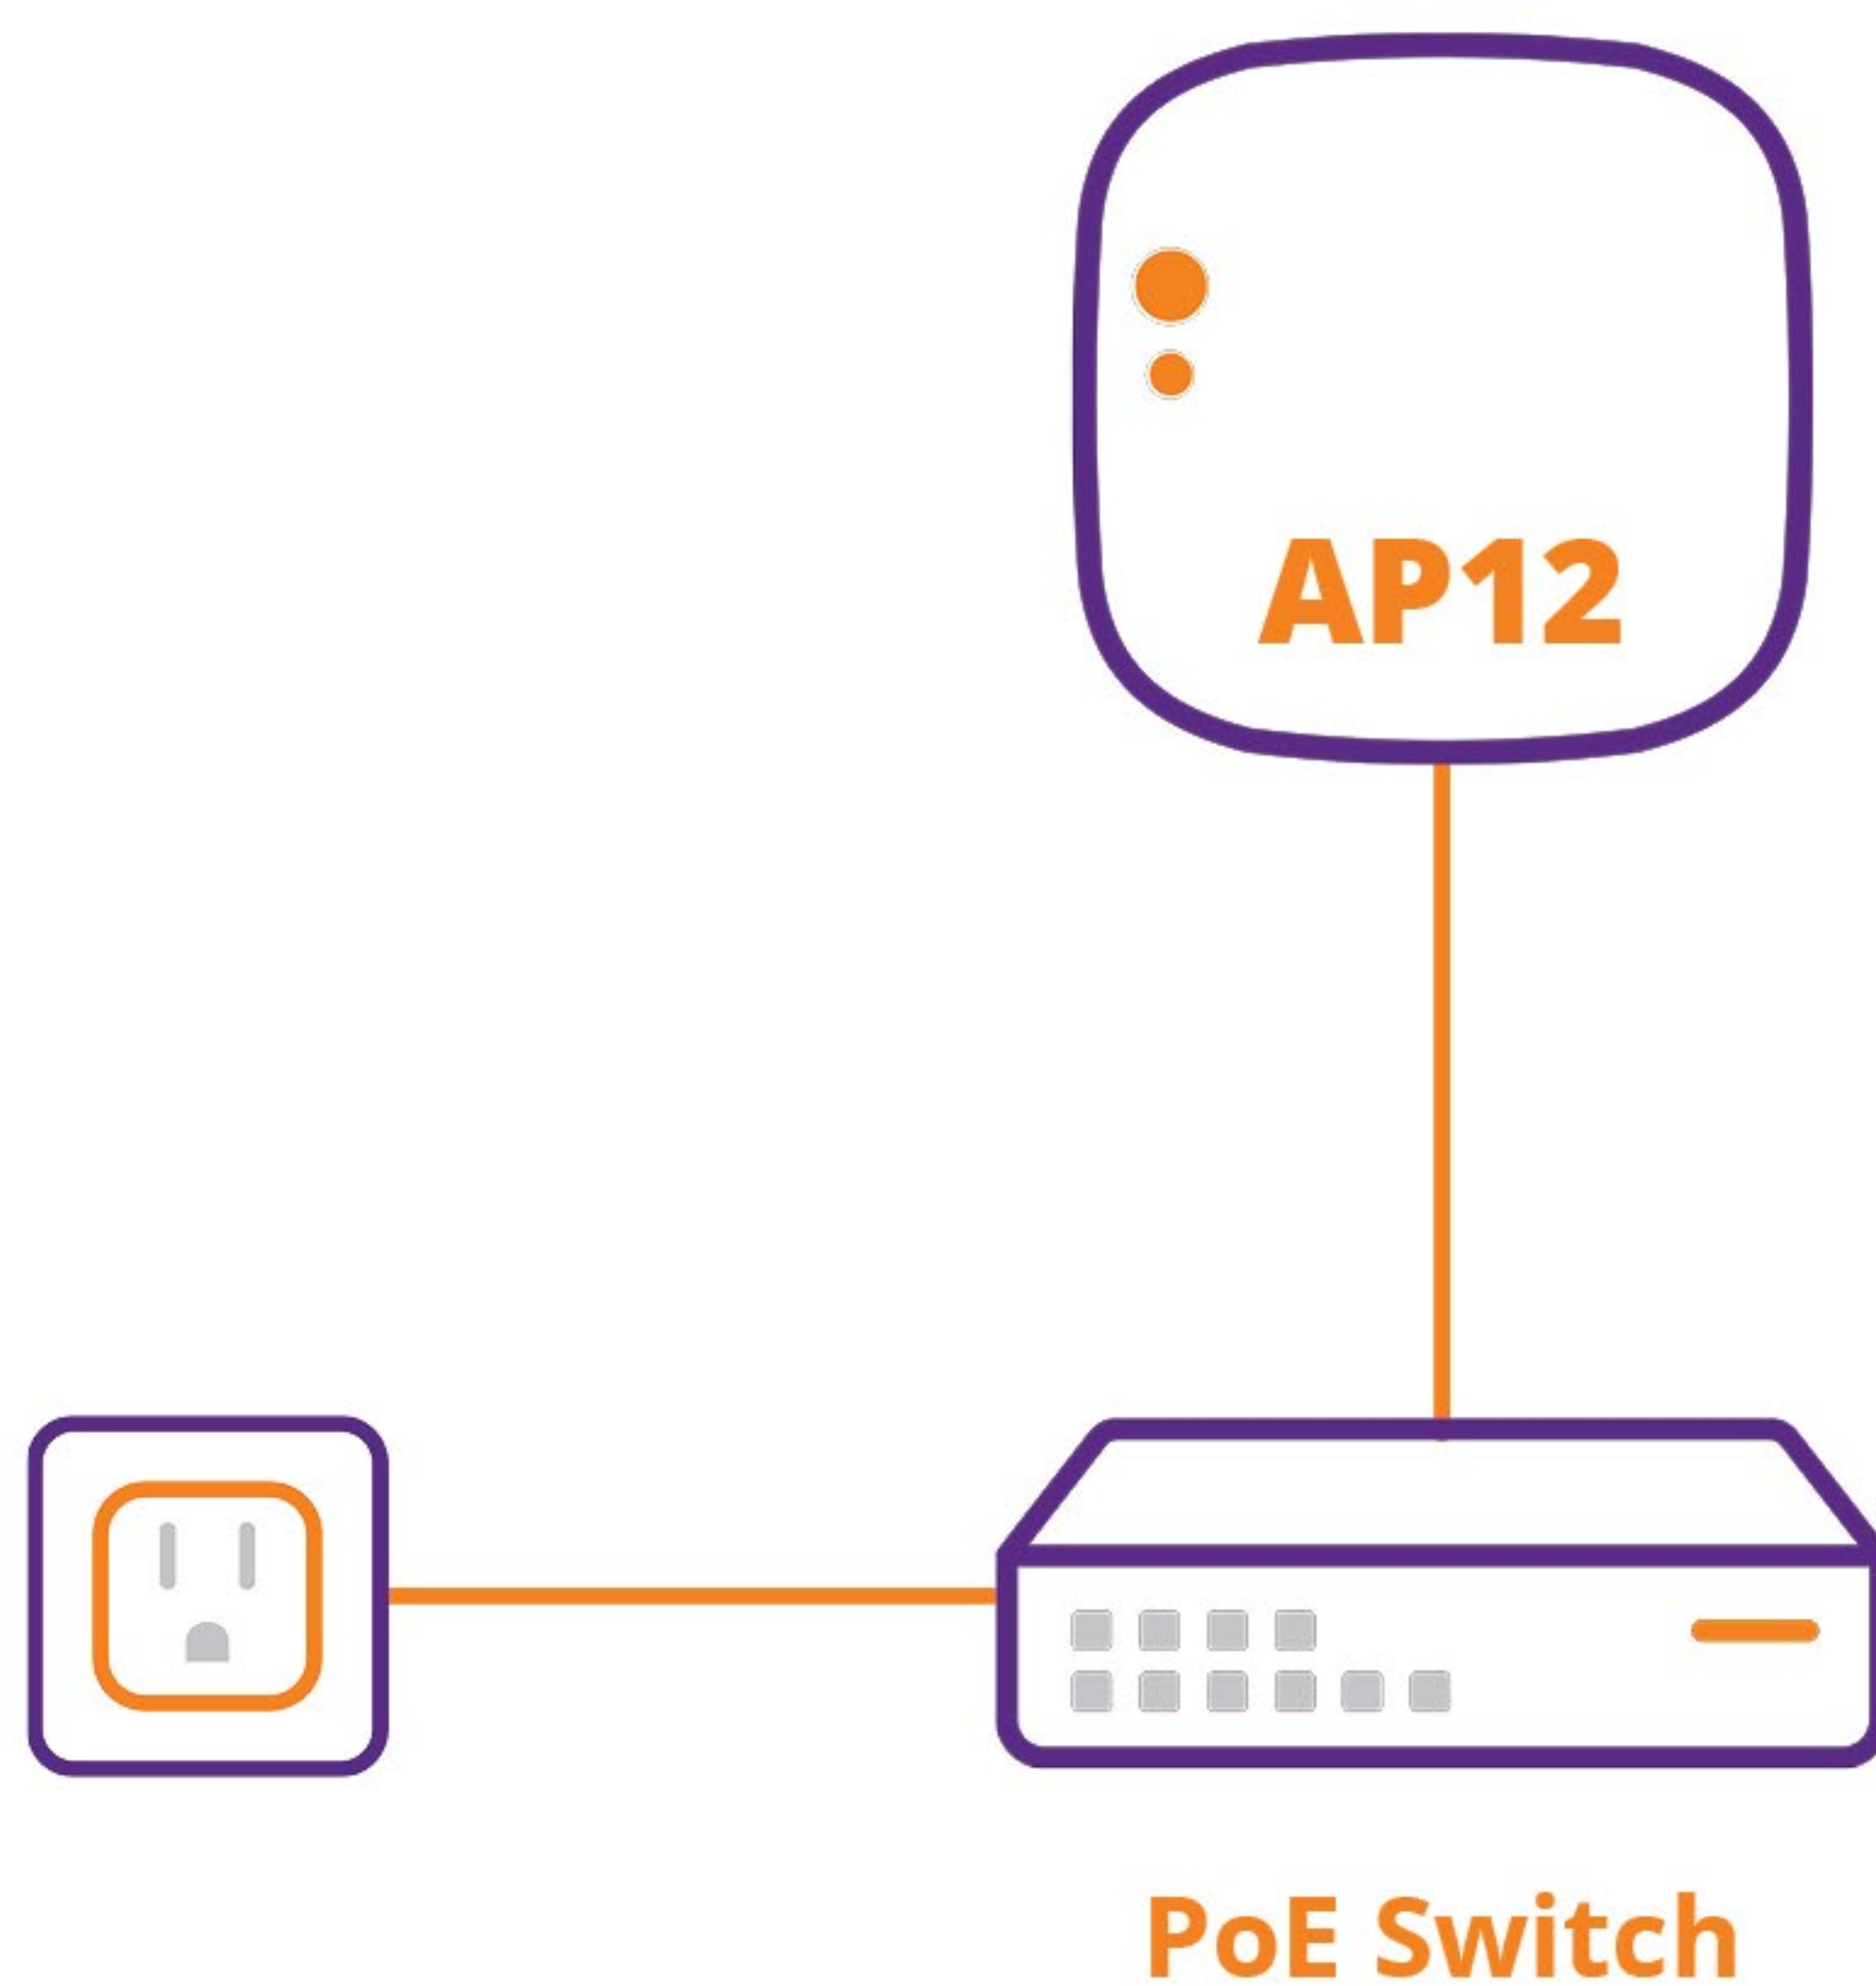

# Powering AP12 Access Points

## Power over Ethernet

Power over Ethernet Switch

## Local Power Adapter

Local power with wired connection to AP

Power over Ethernet Injector

Local power with Smart Mesh connected AP