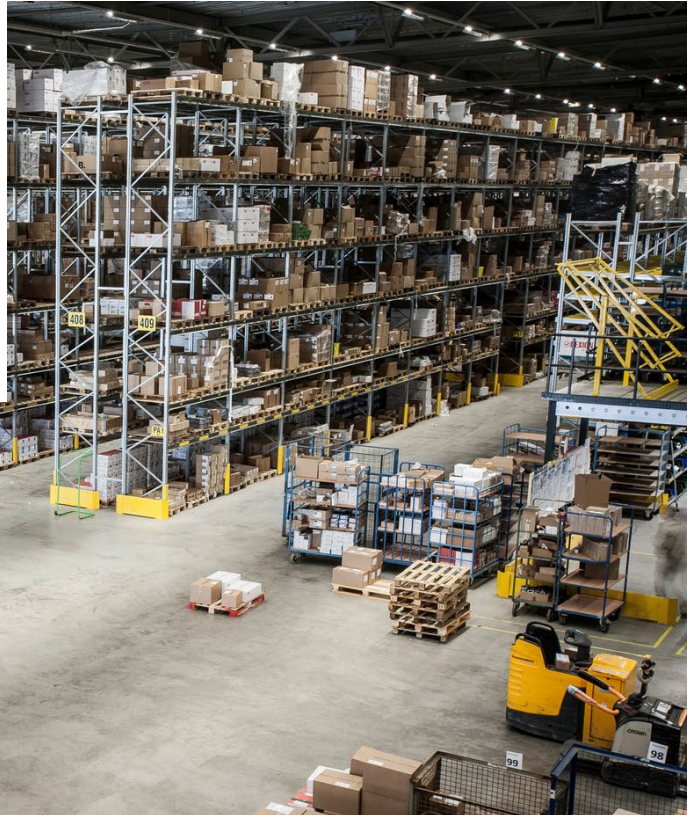

With HPE Networking Instant On, XRC can rely on fast, secure connectivity as it designs and builds state-of-the-art baggage, freight, and cargo security scanners.”

Wi-Fi that works hard for you

XRC uses HPE Networking Instant On Access Point AP22 for blazing-fast Wi-Fi 6 speeds for a superior digital user experience, whether employees are using the newest Wi-Fi 6 devices or have older laptops and phones. A single Instant On AP22 can connect 75+ Wi-Fi devices. It also uses HPE Networking Instant On Access Point AP12 in areas with lighter Wi-Fi usage.

XRC uses HPE Networking Instant On Switch 1930 for simple, secure wired connectivity for access points, printers, and other wired devices. Affordable and easy-to-deploy, these smart-managed, fixed-configuration 1G/10G gigabit switches are designed for bandwidth-heavy applications, making them an ideal choice for XRC.

Setting up and managing the wired and wireless network was simple with the HPE Networking Instant On mobile app or web browser. IT can clearly see what clients are connected to the network, manage guest access, prioritize business applications on the network, and block specific applications, websites, and devices to ward off malicious activities—which aligns with XRC’s core value of protecting people from harm.

[Learn about HPE Networking Instant On solutions for small businesses.](#)

Solution

Hardware

- HPE Networking Instant On Access Point AP22
- HPE Networking Instant On Access Point AP12
- HPE Networking Instant On Switch 1930

Software

- HPE Networking Instant On management application

Key partner

- ITD Bilişim

Visit Instant-On.HPE.com

**Hewlett Packard
Enterprise**

© Copyright 2024 Hewlett Packard Enterprise Development LP. The information contained herein is subject to change without notice. The only warranties for Hewlett Packard Enterprise products and services are set forth in the express warranty statements accompanying such products and services. Nothing herein should be construed as constituting an additional warranty. Hewlett Packard Enterprise shall not be liable for technical or editorial errors or omissions contained herein.

Trademark acknowledgments if needed. All third-party marks are property of their respective owners.

June_Case-Studies_X-ray-Center_110624