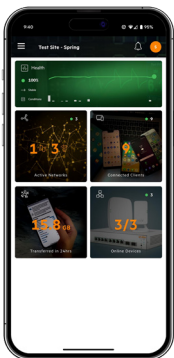

HPE Networking Instant On Access Point Series Wi-Fi 6

More speed, efficiency, and capacity for the latest business applications

Manage your network on the go

These easy-to-set-up and manage access points deliver strong coverage wherever and whatever you connect. With an affordable price and built-in security, it's Wi-Fi designed with small businesses in mind.