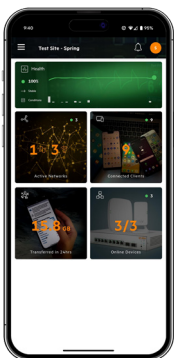

## Easy switch management

Deploy HPE Networking Instant On Switch Series 1930 with management that fits your business best — Instant On cloud management or the local web GUI — all at no extra cost.

**Small business networks support many of the same devices and applications that larger enterprise networks do — but they don't have the IT staff to install, configure, and monitor the network to deliver the performance employees and customers expect.**