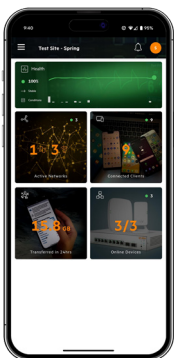

HPE Networking Instant On Switch Series 1830

The features you need, the price you want

Easy switch management

Deploy HPE Networking Instant On Switch Series 1830 with management that fits your business best — Instant On cloud management or the local web GUI — all at no extra cost.

The HPE Networking Instant On Switch Series 1830 is an affordable, easy-to-deploy, and easy-to-manage switching solution for small businesses looking for a cost-effective wired infrastructure to keep up with evolving network demands. These entry-level smart-managed switches can be managed via the Instant On mobile app or web portal, or, for more robust features, locally managed in a web GUI. Offering Layer 2 features, gigabit connectivity, and Power-over-Ethernet, the 1830 switches have all the features you need without the complexity of enterprise-grade hardware.