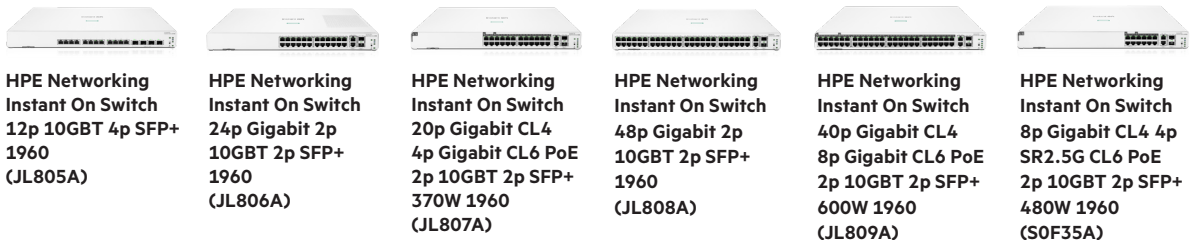

Benefits

- **Set up your switch in minutes**
  Get step-by-step guidance via the Instant On mobile app
- **Manage it anytime, anywhere**
  Monitor and manage performance with the Instant On mobile app or cloud-based web portal
- **Connect and power high-bandwidth devices through one cable**
  Save time and money and get the flexibility you crave with Power over Ethernet (Class 4 and Class 6 PoE) technology
- **Secure your data and information**
  Keep your business safe with ever-evolving security measures and protocols
- **Stack up to four switches**
  Stackable switches allow you to scale as your business grows. Auto failover creates a safety net so that if one switch in the stack fails, all other switches will stay intact

Technical specifications

	HPE Networking Instant On Switch 12p 10GBT 4p SFP+ 1960 (JL805A)	HPE Networking Instant On Switch 24p Gigabit 2p 10GBT 2p SFP+ 1960 (JL806A)	HPE Networking Instant On Switch 20p Gigabit CL4 4p Gigabit CL6 PoE 2p 10GBT 2p SFP+ 370W 1960 (JL807A)	HPE Networking Instant On Switch 48p Gigabit 2p 10GBT 2p SFP+ 1960 (JL808A)	HPE Networking Instant On Switch 40p Gigabit CL4 8p Gigabit CL6 PoE 2p 10GBT 2p SFP+ 600W 1960 (JL809A)	HPE Networking Instant On Switch 8p Gigabit CL4 4p SR2.5G CL6 PoE 2p 10GBT 2p SFP+ 480W 1960 (S0F35A)
Gigabit and Uplink ports	12x 100/1000 10TGBASE-T ports 4x SFP+ 10GbE ports	24x 10/100/1000 Mbps ports 2x SFP+ 10GbE ports 2x 10GBase-T ports	24 RJ-45 autosensing 10/100/1000 Mbps ports including 20 CL4 and 4 CL6 PoE port 2x SFP+ 10GbE ports 2x 10GBase-T ports	48x 10/100/1000 Mbps ports 2x SFP+ 10GbE ports 2x 10GBase-T ports	48 RJ-45 autosensing 10/100/1000 Mbps ports including 40 CL4 and 8 CL6 PoE ports 2x SFP+ 10GbE ports 2x 10GBase-T ports	4x RJ-45 autosensing 1G/2.5BaseT Ports w/ CL 6 PoE 8x RJ-45 autosensing 10/100/1000 Mbps ports w/CL4 POE 2x SFP+ 10GbE ports 2x10Base-T ports
Dimensions	350.5(d) x 442.5(w) x 43.95(h) mm	350.5(d) x 442.5(w) x 43.95(h) mm	350.5(d) x 442.5(w) x 43.95(h) mm	350.5(d) x 442.5(w) x 43.95(h) mm	402.75(d) x 442.5(w) x 43.95(h) mm	350(d) x 443(w) x 43.9 (h)mm
Weight	9.6 lb (4.3 kg)	8.7 lb (3.9 kg)	10.4 lb (4.7 kg)	9.8 lb (4.4 kg)	10.8 lb (4.9 kg)	11.55lb (5.24kg)
Throughput capacity (Mpps)	238 Mpps	95 Mpps	95 Mpps	131 Mpps	131 Mpps	172 Mpps
Capacity	320 GB	128 GB	128 GB	176 GB	176 GB	116 GB
Reliability MTBF (years)	88.8	123.0	65.3	109.4	68.0	40.8
PoE power	-	-	Total 370 W PoE Power (Up to 240 W of Class 6 or 370 W of Class 4 PoE)	-	Total 600 W PoE Power (Up to 480 W of Class 6 or 600 W of Class 4 PoE)	Total 370W PoE Power (Up to 240 W of Class 6 or 370 W of Class 4)
Warranty	Limited Lifetime Warranty	Limited Lifetime Warranty	Limited Lifetime Warranty	Limited Lifetime Warranty	Limited Lifetime Warranty	Limited Lifetime Warranty

© Copyright 2024 Hewlett Packard Enterprise Development LP. The information contained herein is subject to change without notice. The only warranties for Hewlett Packard Enterprise products and services are set forth in the express warranty statements accompanying such products and services. Nothing herein should be construed as constituting an additional warranty. Hewlett Packard Enterprise shall not be liable for technical or editorial errors or omissions contained herein.

All third-party marks are property of their respective owners.

AAG_hpe-nio_1960-Switches_EM_110424 a00118318enw