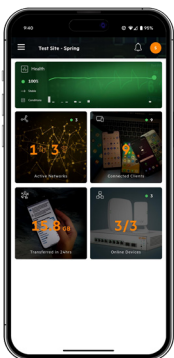

## Easy switch management

Deploy HPE Networking Instant On Switch Series 1960 with management that fits your business best — Instant On cloud management or the local web GUI — all at no extra cost.

**Switches simplify the deployment of wired devices like surveillance cameras and wireless access points by allowing you to connect and power network endpoints over a single Ethernet cable, without having to install separate power supplies.**